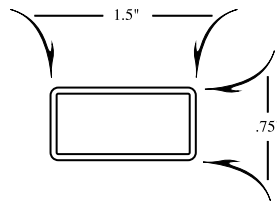

Stretch & Glue Frame Price List

January 2026

GT 75 / DIA-MINI .75

Max Size: 18"
 Width: 3/4"
 Height: 3/4"
 Wall Thickness: .063
 Weight per Ft: .2 Lbs

Total Frame O.D. Inches									
20	22	24	26	28	30	32	34	36	38
\$ 29.40	29.65	29.90	30.15	30.40	30.70	30.95	31.20	31.45	31.70
40	42	44	46	48	50	52	54	56	58
32.00	32.25	32.50	32.75	33.00	33.25	33.70	34.15	34.60	35.00
60	62	64	66	68	70	72	Frames Over 72" O.D.		
35.50	35.90	36.35	36.80	37.25	37.70	38.15	\$.52 per O.D. Inch		
1 to 12 List Price			13 to 24 Less 5%			25 or more Less 10%			

GT 150 LOW / DIA-MINI 1.5

Max Size: 24"
 Width: 1 1/2"
 Height: 3/4"
 Wall Thickness: .063
 Weight per Ft: .31 Lbs

Total Frame O.D. Inches									
24	26	28	30	32	34	36	38	40	42
\$ 37.20	37.60	38.00	38.45	38.85	39.25	39.70	40.10	40.50	40.90
44	46	48	50	52	54	56	58	60	62
41.35	41.75	42.20	42.60	43.20	43.80	44.40	45.00	45.60	46.20
64	66	68	70	72	74	76	78	80	82
46.80	47.40	48.00	48.60	49.20	49.80	50.40	51.00	51.60	52.20
84	86	88	90	92	94	96	Frames Over 96" O.D.		
52.80	53.40	54.00	54.60	55.20	55.80	56.40	\$.59 per O.D. Inch		
1 to 12 List Price			13 to 24 Less 5%			25 or more Less 10%			

Eino / Diamond Chase
 (800) 923-FRAME
 (626) 969-1821 ph
 (626) 969-1599 fax

418 South Motor Ave.
 Azusa, CA 91702

Stretch & Glue Price List

January 2026

GT 100 / TU-100

Max Size: 24"
 Width: 1"
 Height: 1"
 Wall Thickness: .063
 Weight per Ft: .28 Lbs

1 to 12 List Price 13 to 24 Less 5% 25 or more Less 10%

GT 125 / TU-125

Max Size: 24"
 Width: 1 1/4"
 Height: 1 1/4"
 Wall Thickness: .050
 Weight per Ft: .29 Lbs

Total Frame O.D. Inches

24	26	28	30	32	34	36	38	40	42
\$ 36.80	37.15	37.55	37.95	38.30	38.70	39.10	39.45	39.85	40.20
44	46	48	50	52	54	56	58	60	62
40.60	41.00	41.40	41.75	42.30	42.90	43.45	44.00	44.60	45.15
64	66	68	70	72	74	76	78	80	82
45.75	46.30	46.85	47.45	48.00	48.60	49.15	49.70	50.25	50.85
84	86	88	90	92	94	96	Frames Over 96" O.D.		
51.40	52.00	52.55	53.10	53.70	54.25	54.80	\$.57 per O.D. Inch		